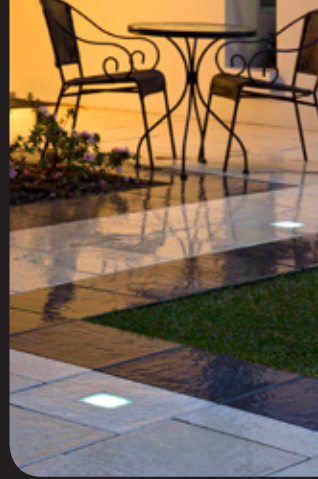

'Light filled innovation...'

Exclusive to Australis Pavestone is the exciting and unique Mondo Paver and Light. Lighting is an important consideration when finishing outdoor areas and Australis is the only manufacturer of paving lighting.

Enhance mood with this multicoloured light paver recessed into driveways, pool and outdoor lounge areas. The light is fully sealed, waterproof and has a toughened glass top. An impressive 21 modes are available including strobe, flash and fade, with energy efficient low voltage and optional remote control operation. Either DIY installation using plug and play technology, or the Australis staff can provide high quality advice and assist customers with the confidence in making the right choice of product. A free mobile service is also available.

Features & Benefits:

- Lights are embedded in a pre-moulded limestone paver
- Stainless steel housing - fully sealed and waterproof
- Low power consumption - up to 90% less than tungsten lighting
- Toughened glass top for heavy traffic areas
- Very low heat - safe around children, pets and plants
- Multi coloured lighting - red, blue, green, white and many combinations
- DIY 'plug & play' installation - less transformers and easy cable connectors
- 21 modes from static colour to gradual or instant colour change
- Optional remote control available
- Rated operational time up to 50,000 hours (approx 15 years)
- 12 month replacement warranty (conditions apply)
- Overall size 100mm x 100mm
- Glass top 10mm thick
- Overall depth 70mm