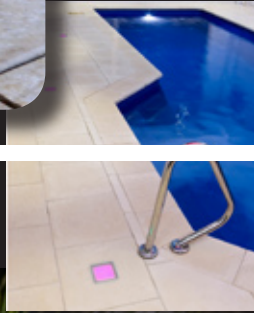

'Light filled innovation...'