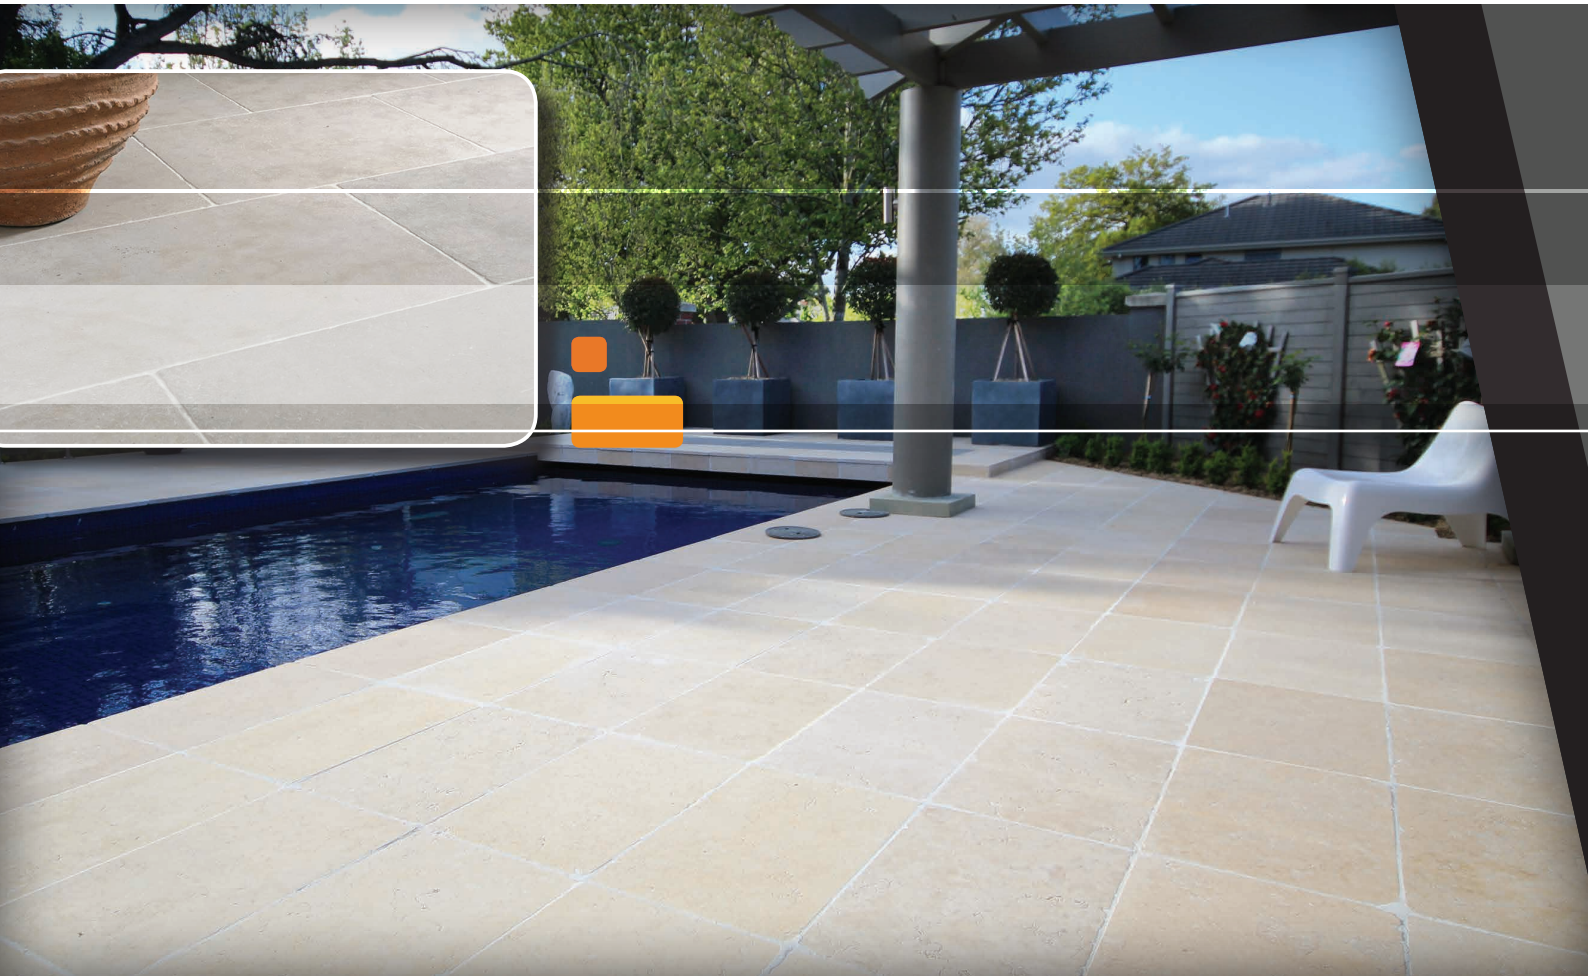

Introducing **OUT OF AFRICA** AFRICAN Natural Stone!

New to WA
Beautiful
NATURAL
STONE

Exclusive to
Australis

Australis Pavestone has searched the world for a new and beautiful authentic stone product which has all the features and aesthetic appeal demanded by the discerning buyer.

This ancient crystalline limestone is quarried from deep within the African earth, then cut and machined into high quality paving products. The sedimentary formation of the stone offers a variety of colours, patterns, durability and stylish elegance.

- 600mm x 400mm
- Hard sedimentary rock
- Natural durability
- Soft & cool underfoot
- Timeless & enduring beauty
- Beautiful colours and finishes
- Easy to maintain
- Hardwearing & versatile

**EXCITING
COLOUR RANGE**
Madagascar Gold
Ash Grey
Regal Sand
Supplied by Macrostone